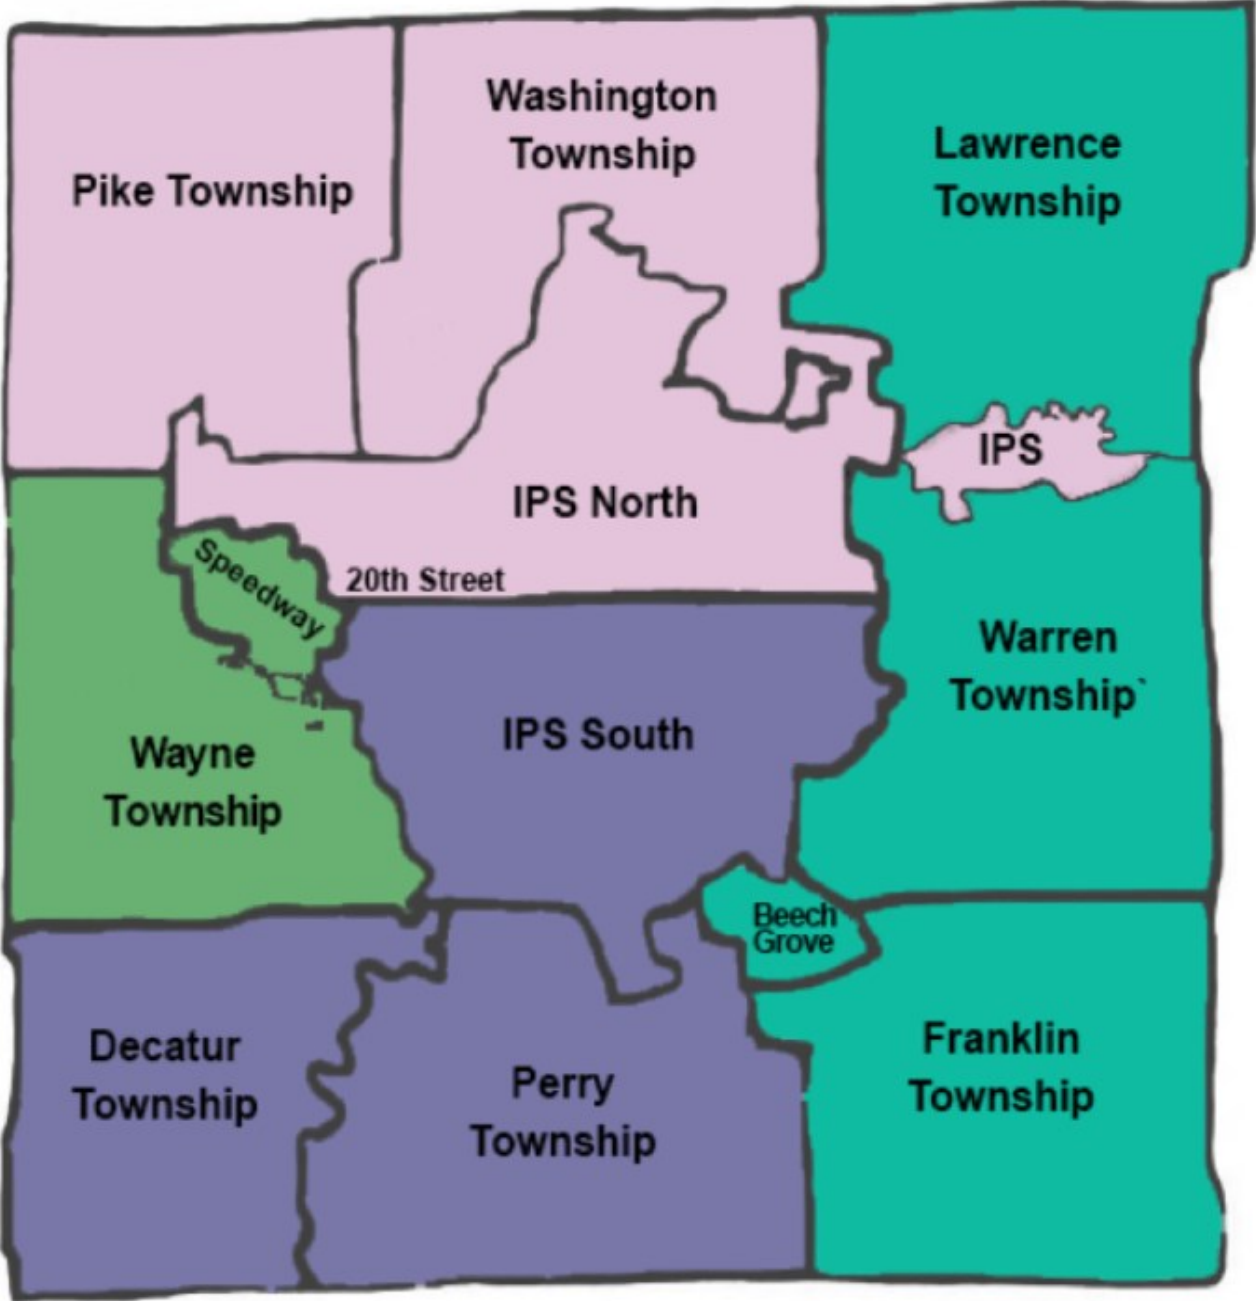

# MARION COUNTY

Teal—Esther  
Pink—Mimi  
Green—Karen  
Blue—Etta  
Spanish Speaking—Aura